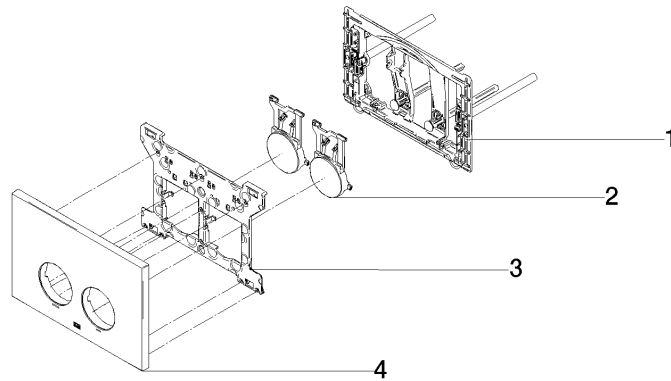

Flush plate for concealed WC cisterns made by Geberit round - Chrome

IMO

12 665 979

- cover plate 169 x 246 x 12 mm
- Mechanical flush plate with manual flush buttons
- For 2-volume flushing system
- Includes mounting frame, actuator rods and fastening material
- Sound-absorbing push rods, tool-free fast adjustment
- Compatible with all Geberit Sigma series cisterns from 2001 onwards

12 665 979

12 665 979

Parts for other finishes can be found here: Brushed Platinum

Spare parts list

No.	Item Number	Name	Quantity used	Delivery time
1	90 28 01 030 00 90	base	1	2
2	90 20 97 100 00-00	button	2	10
3	90 28 10 212 00 90	base	1	2
4	90 11 97 012 00-00	cover	1	10